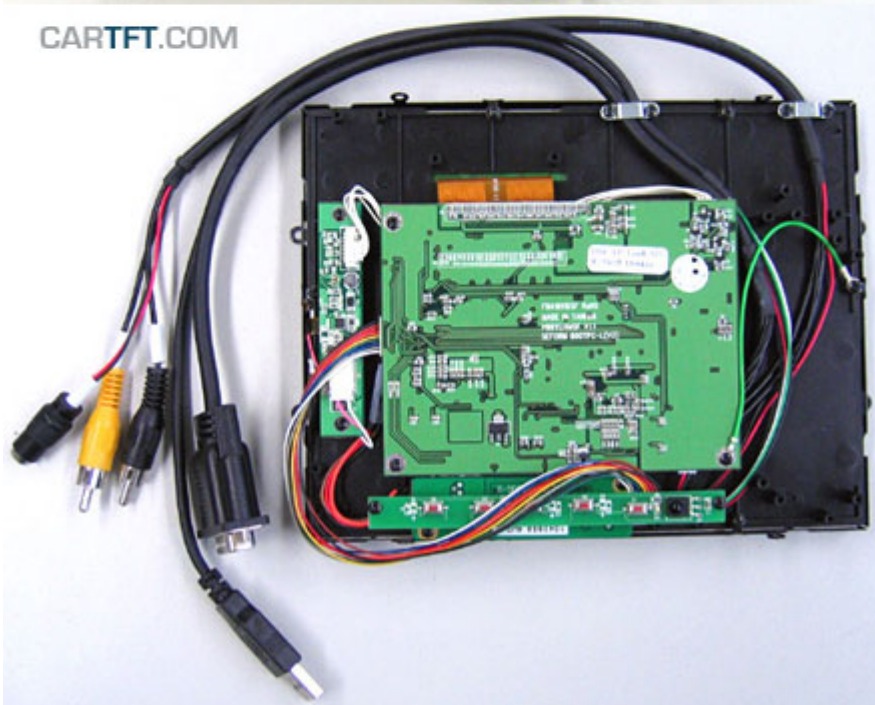

249.00 EUR

incl. 19% VAT, plus [shipping](#)

- Open-Frame !
- LED Backlight !
- Auto Power On !

New : LED-Backlight-Technology, with optimized color saturation enabling particular high and shining display. The scale of displayable color nuances is increased by 45% because of the new technology. Conventional LCDs are based on CCFL backlight, which can display approx. 72% of the standard color scale of NTSC (National Television Systems Committee). With LED-Backlight-Technology 104% of the NTSC-color scale can be displayed. This results in displaying in a highly realistic manner.

With the new Open-Frame TFT display-series from CarTFT you get back control : The ruggedized metal frame enables you a stable installation. The single modules (Mainboard, Touchscreen controller, Power inverter and button-frame) can be screwed off from the rear side and being positionated elsewhere. This way you can install the connector cables more easier and the display thickness shrinks also.

Specifications	
Screen size	8.0" digital
Aspect Ratio	4:3 wide TFT screen
Dot Resolution	2400x600= 1,440,000 dots
Physical Resolution	800x600
Supported Resolutions	640x480-1920x1080
Color configuration	RGB stripe
Brightness	600 nits
Contrast	500:1
Operating temperature	-30°C to 85°C
Power input	DC 12VDC
Power consumption	max. 10W
Video system	2x Video inputs (PAL/NTSC) 1x VGA input
Dimensions	185.6 x 143.6 x 27 mm Display : 162 x 121.5 mm
Video input signal	1.0Vp-p, composite video
Features	Full function OSD control (englisch) Auto Power On/Off LED backlight Autodimmer
What is included ?	- 8.0" VGA Open-Frame Touchscreen TFT with Video-support
	- Power Adapter f. EU 230V
	- Cigarette Lighter Adapter
	- Touchscreen Driver-CD
	- Manual